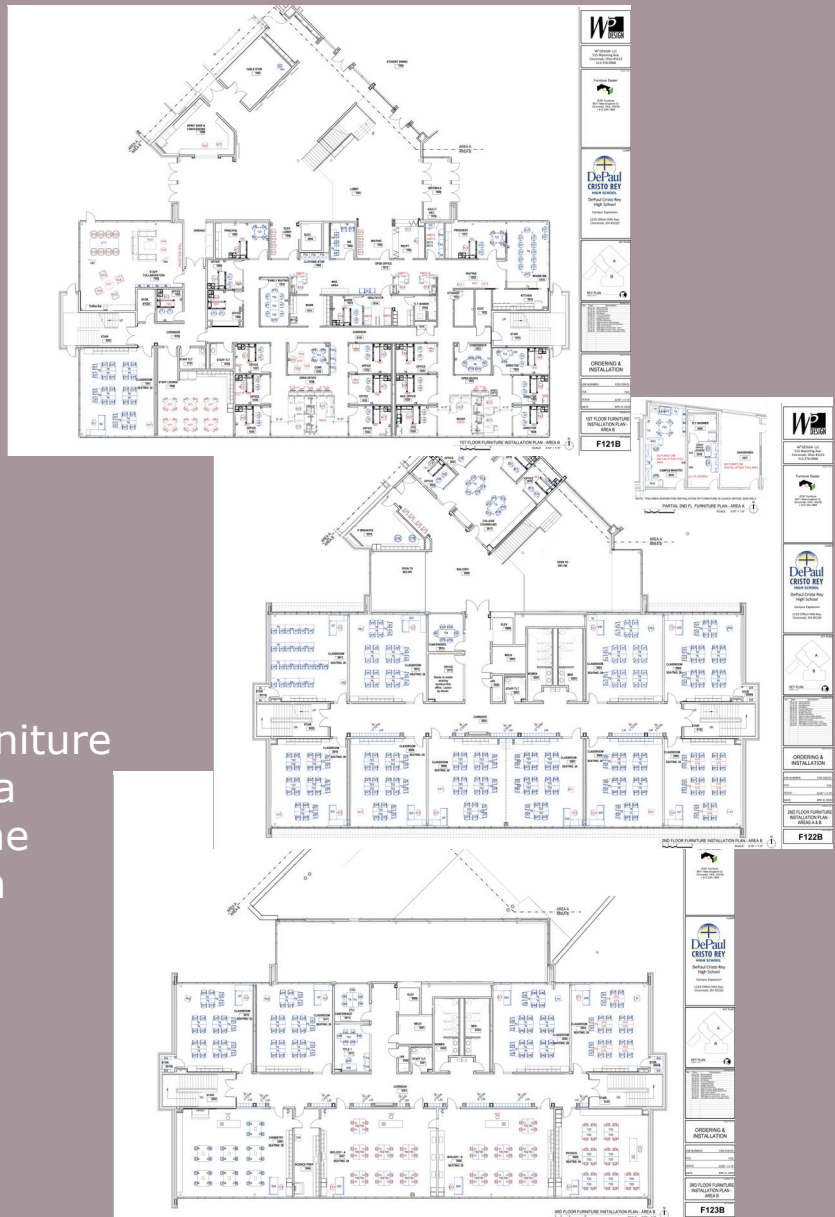

Project:

- One of 37 high schools in nationwide Cristo Rey Catholic college-preparatory schools
- Supports students with potential but limited financial means
- Innovative Work Study Program
- Local Sponsor : Sisters of Charity of Cincinnati
- **\$20.8 million expansion:**
 - 19 classrooms
 - Four science rooms
 - College counseling suite
 - A student wellness center
 - Administration offices
 - Spacious lobby

Two Year Process:

- Inventoried, tagged and photographed all existing furniture:
 - Administration Building,
 - Buildings D,C,E,
 - Gym and Cafeteria
- Developed BOM for new furniture
New product purchased on a negotiated bases saving time and reducing purchase from \$310,000 to \$185,000

Pictures of tagged items by original room location and printed compilation

Total of 62 pages

- "Re use Furniture List"

identifying what existing product was being used and where it was to be located

- "New Furniture List"

containing spec, Picture of product, location and pricing

- Same codes as used except " N " prefix added and shown in color on plans

- Coordinated Data and Electric locations and hook ups

DePaul Cristo Rey High School Alpha Numeric Product Description and Quantity