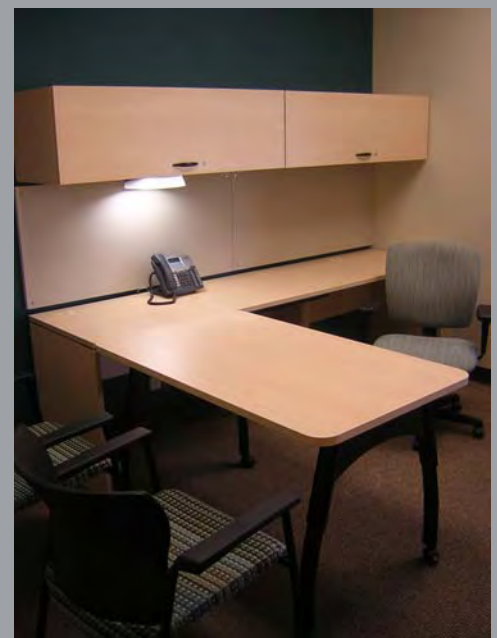

Women's Crisis Center of Northern Kentucky

Project:

- Women's Crisis Center of Northern Kentucky

Location:

- Hebron, Kentucky

Project Data:

- Merged Florence and Covington office into new facility
- 14 private offices, 7 workstations, training room, conference room, breakroom, copy area, kios area
- Provided all space planning and finish selections
- Move management coordination

Manufacturers:

- Teknion
- Sit On It
- Global